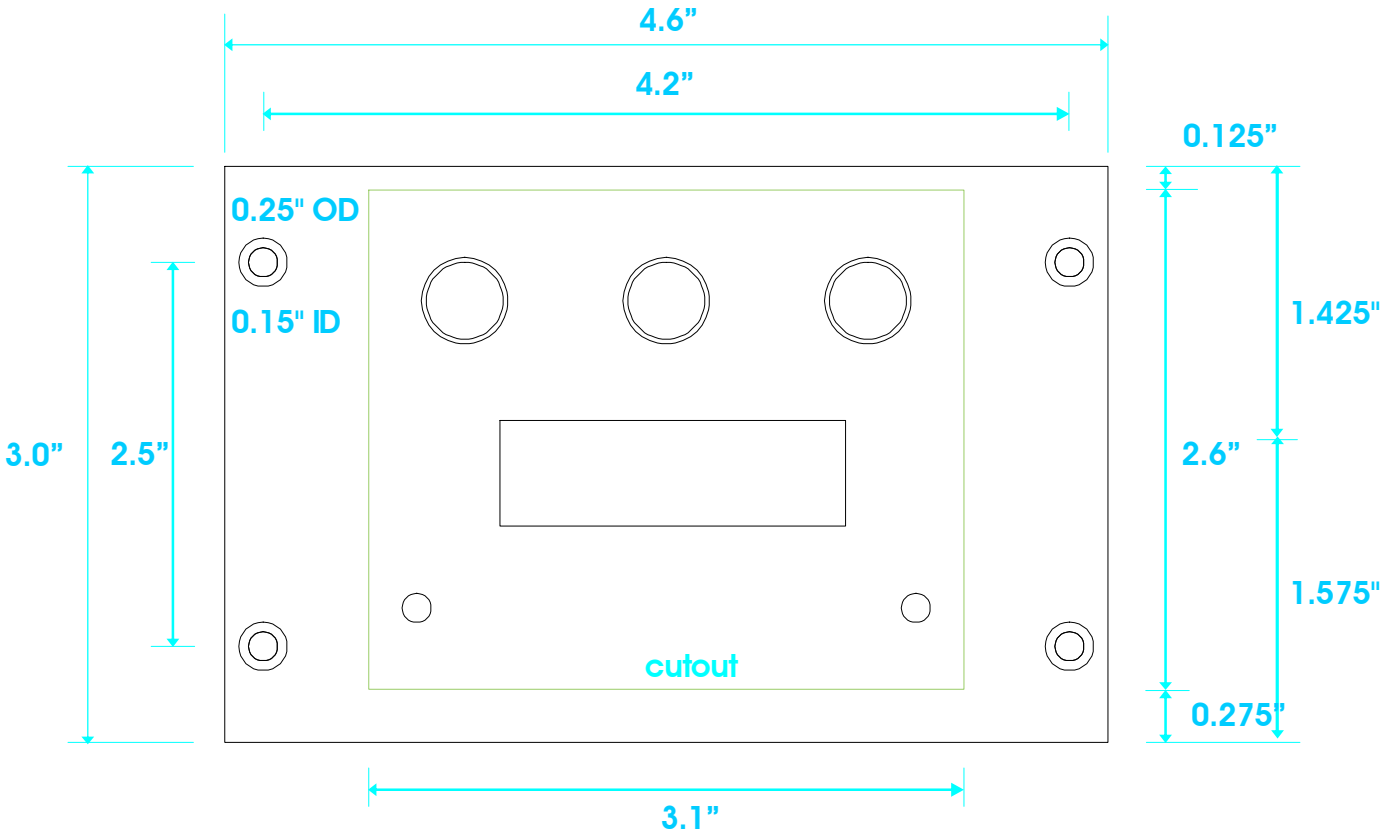

limitimer[®]

PSL-20VF
Flush-mount signal light

limitimer[®]

PSL-20VF
Flush-mount signal light