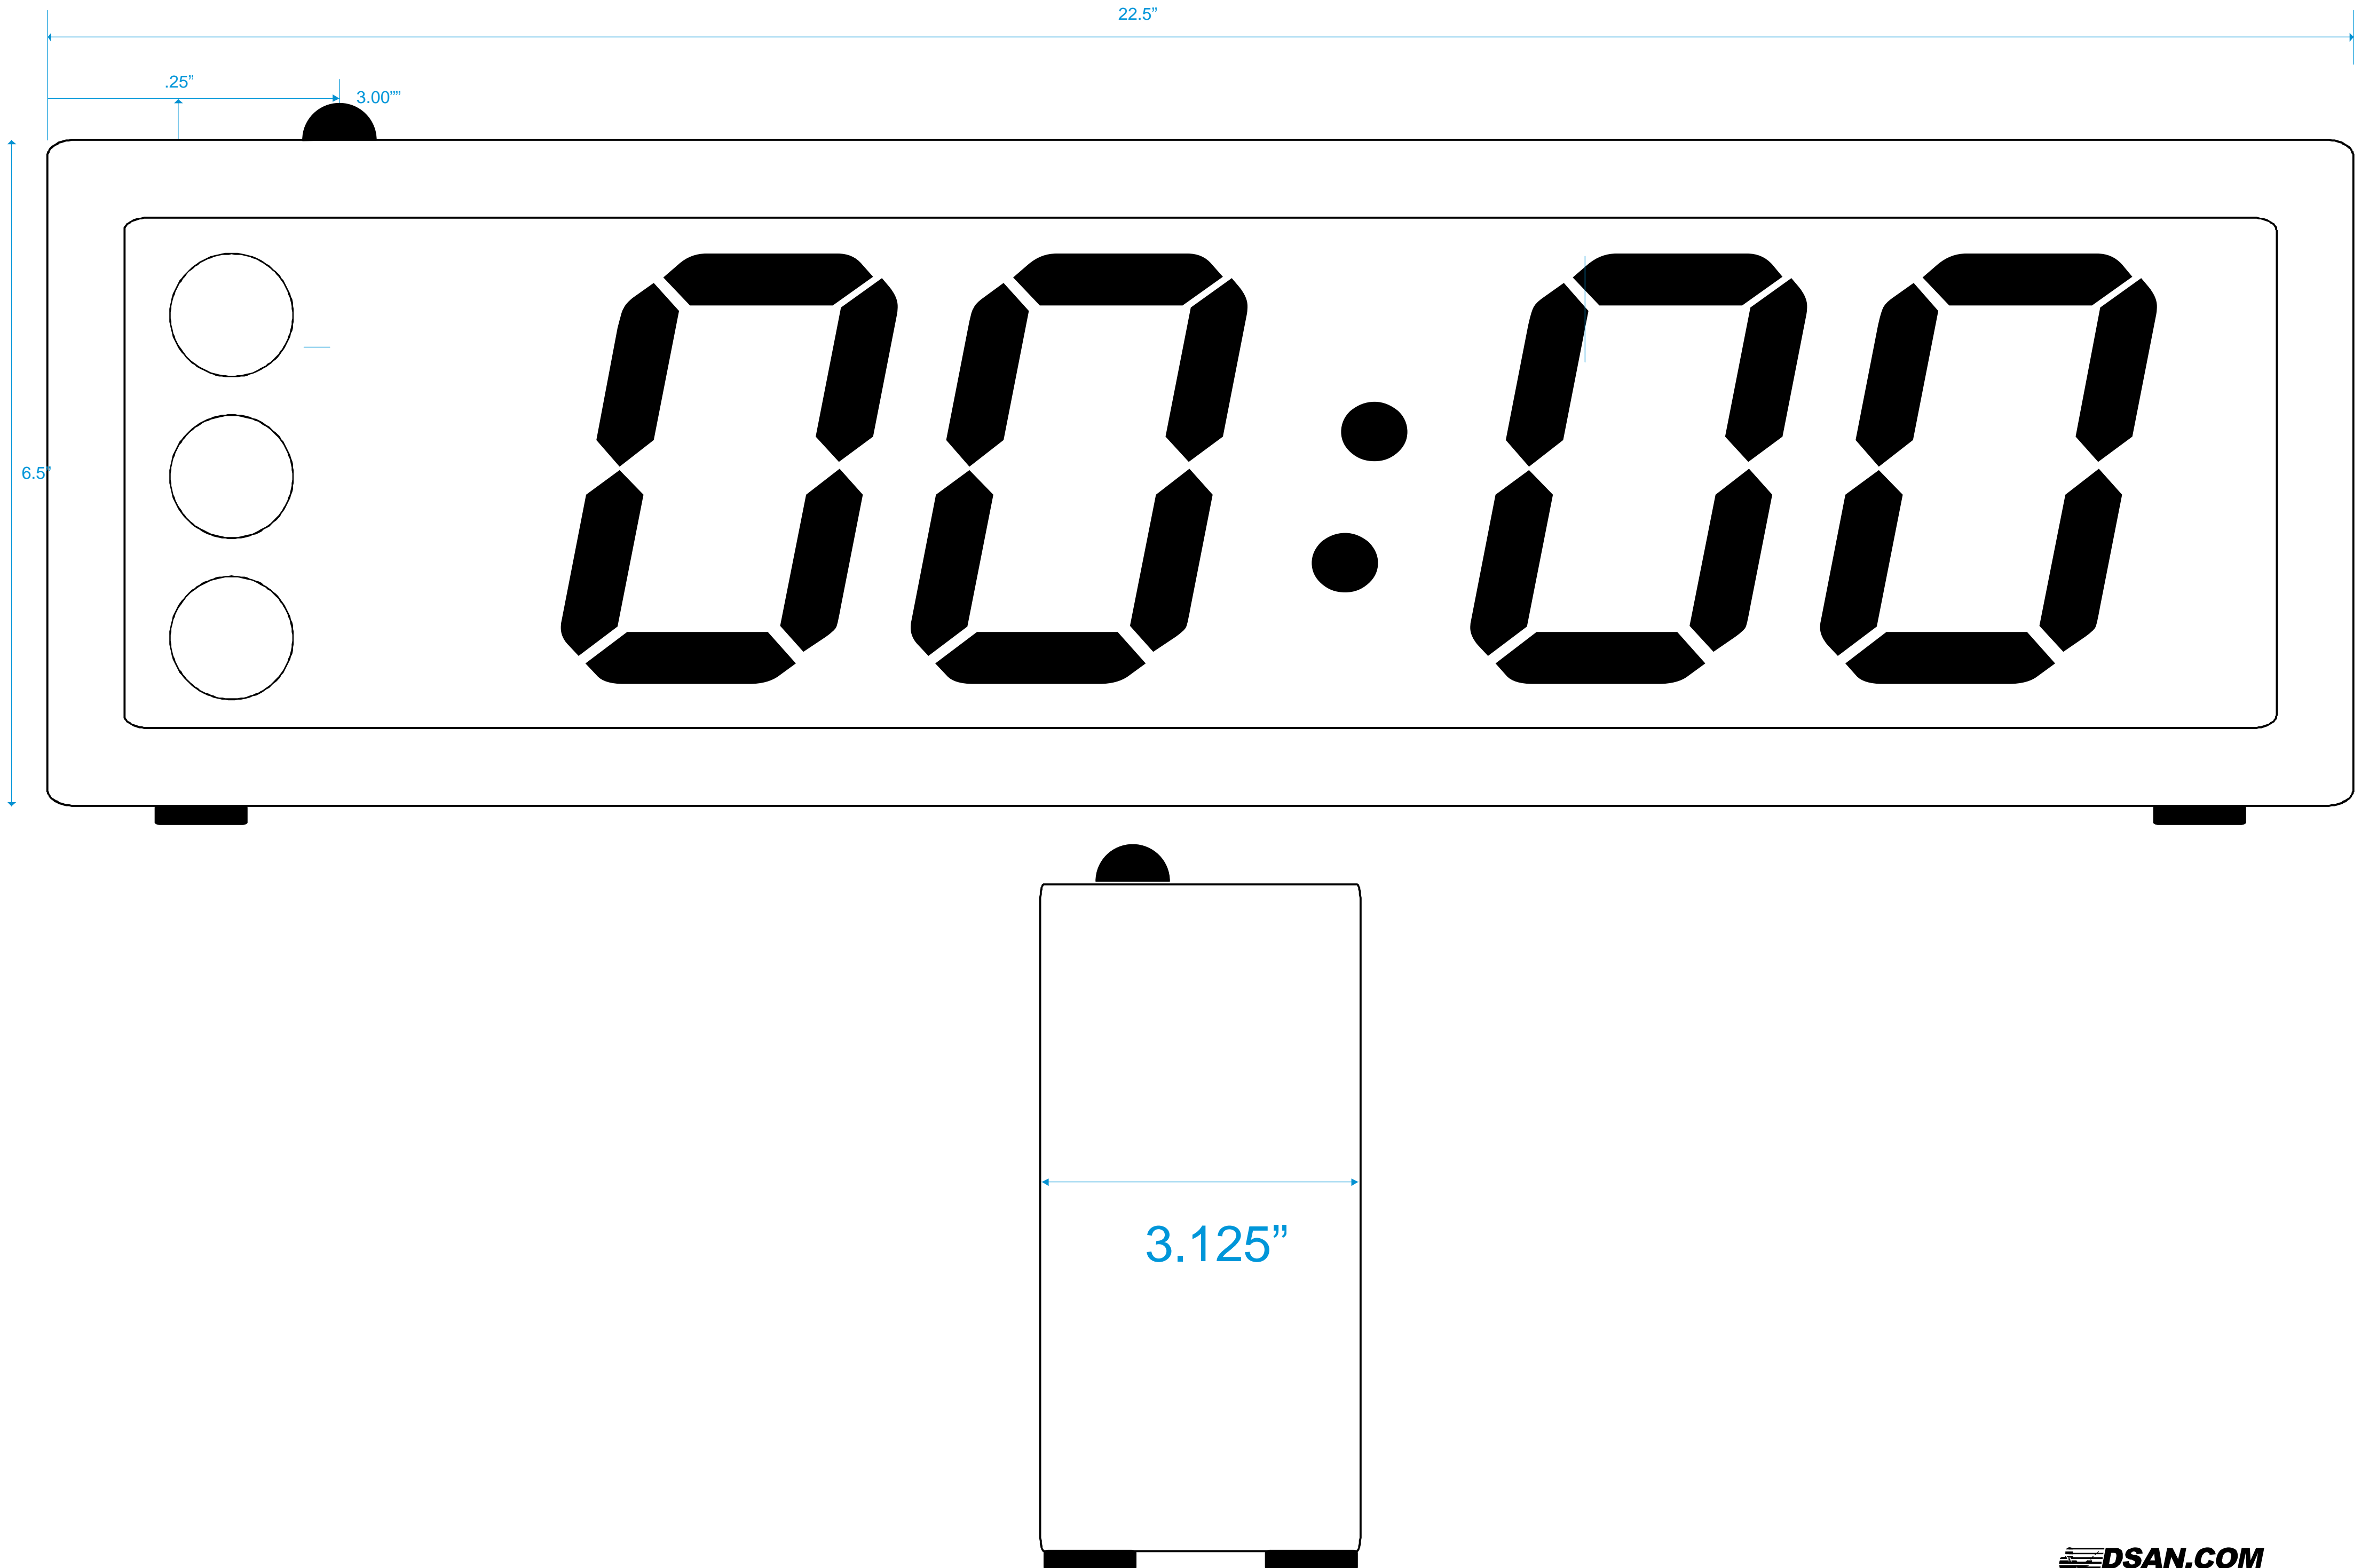

limitimer[®]

Audience Signal Light
ASL4-ND3 / ASL4-ND3BT

14.5"

2.25"

2.75"

5.00"

7.85"

limitimer[®]

Audience Signal Light
ASL4-ND3 / ASL4-ND3BT