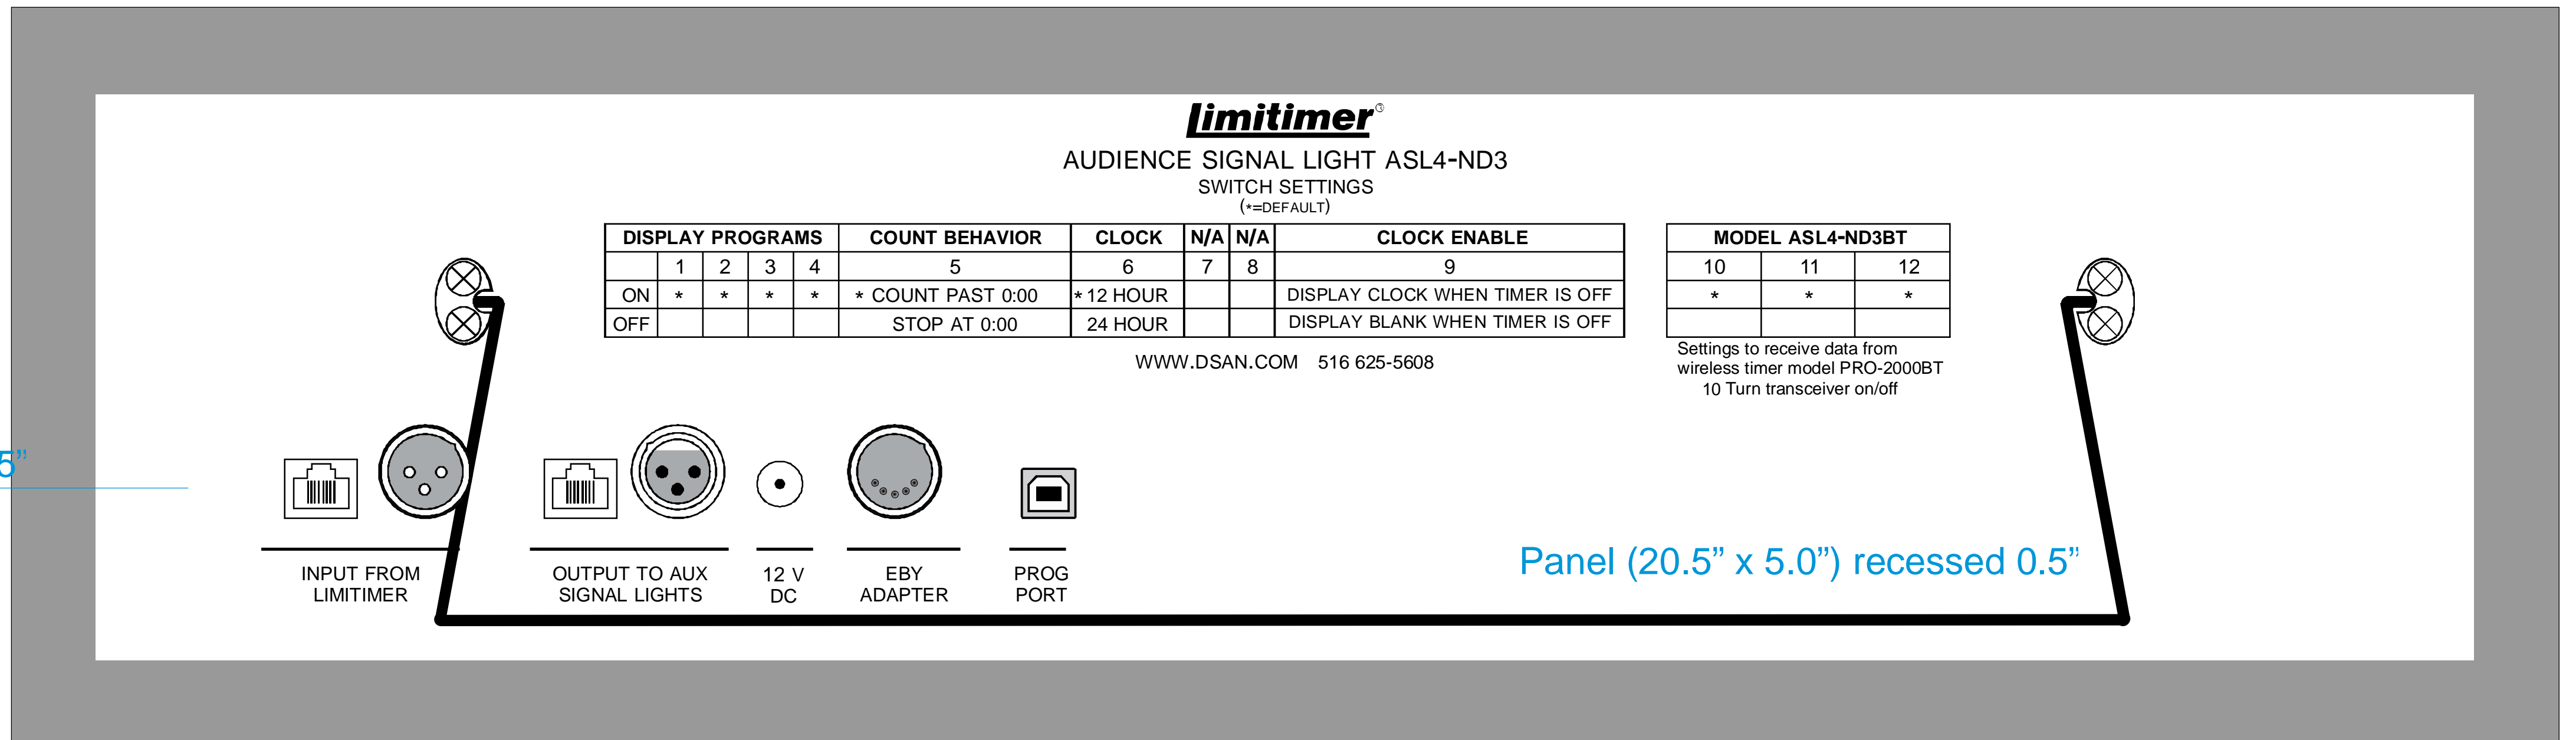

limitimer[®]

Audience Signal Light
ASL4-ND3 / ASL4-ND3BT

14.5"

2.25"

2.75"

5.00"

7.85"

limitimer[®]

Audience Signal Light
ASL4-ND3 / ASL4-ND3BT