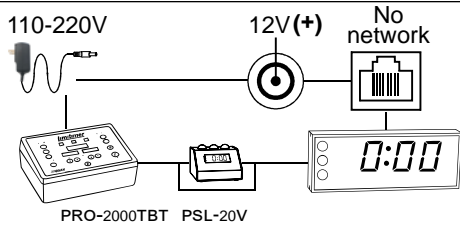

MAKE SIDE INPUT (ON)

USER GUIDE

limitimer[®]

Audience Signal Light

■ ASL2-ND3

■ ASL2-ND3-BT

DSAN.COM