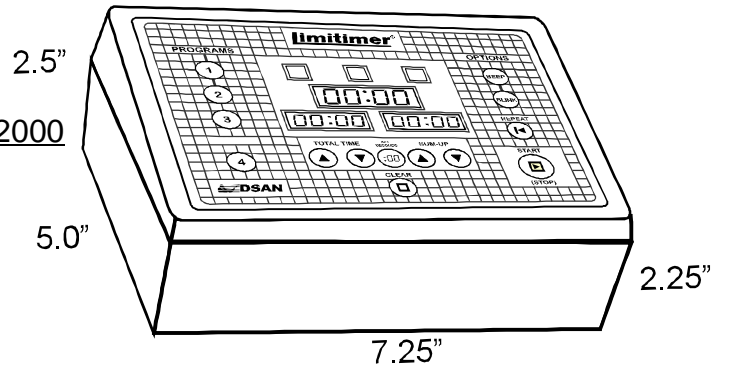

ASL2-ND3

PRO-2000