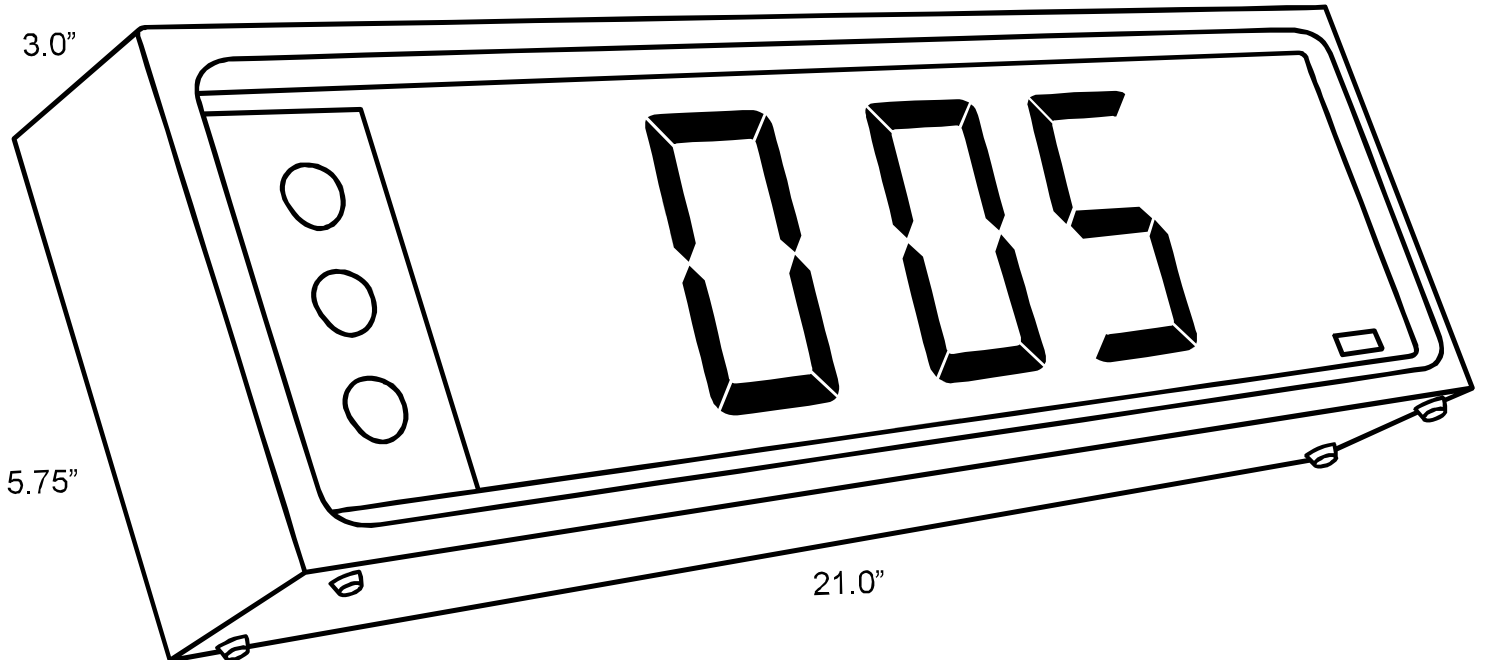

ASL4-ND3 / ASL4-ND3BT / ASL4