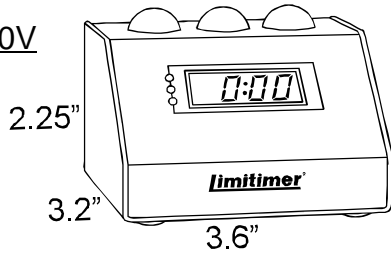

limitimer®

PSL-20V